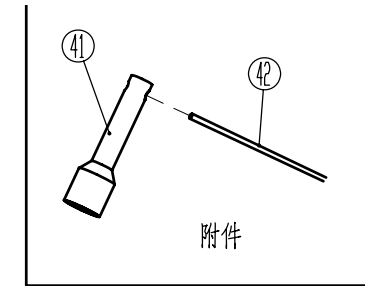

HECHT[®] 540

made for garden

No	obj. číslo	Name	Qty.	Remark
1	23600105002	7"wheel cover-1	4	Hecht wheel cover
2	26800502801	bolt	8	
3	25207900101	bearing cover	8	
4	25400200104	7"wheel-1	4	Hecht wheel
5	26800602501	bolt	4	
6	26800700201	big washer	3	
7	26300203702	handle	4	
8	26900201701	bearing cover	4	
9	26300215101	wheel axis subassembly	4	
10	26800300601	trigger nut	4	
11	26300203901	adjustment board	4	
12	26800606501	blade fixed bolt	1	
13	26300107302	dishing washer	1	
14	26300100401	16"blade	1	
15	26400101602	blade support	1	
16	26809000201	flat key	1	
17	26300202802	press board	4	
18	25500100110	16"machinery shell	1	Ral 3020 deck
19	26800607902	bolt	3	
20	60400102101	engine assy	1	
21	26300221102	right longer handle	2	

No	obj. číslo	Name	Qty.	Remark
22	26800601201	bolt	2	
23	25100105002	knob	2	
24	26800500701	bolt	2	
25	26300107102	cable hook	1	
26	29100112601	16"framout pulling cord	1	
27	26800700801	flat washer	1	
28	26800501601	bolt	1	
29	26300102903	upper handle rod	1	
30	26300131901	frameout rod	1	
31	25100119901	tube stopple	2	
32	25100109603	rear cover	1	
33	26801101201	torsional spring	1	
34	26200100601	axis	1	
35	26800901301	bearing clip	2	
36	25100135203	grass catcher	1	Hecht Brand
37	26300135001	grass catcher bracket	1	
38	26800100901	self-driving screw	2	
39	25217700101	cable clip	1	
40	26800601101	bolt	1	
41	26300107801	wrench	1	
42	26300107901	wrench rod	1	