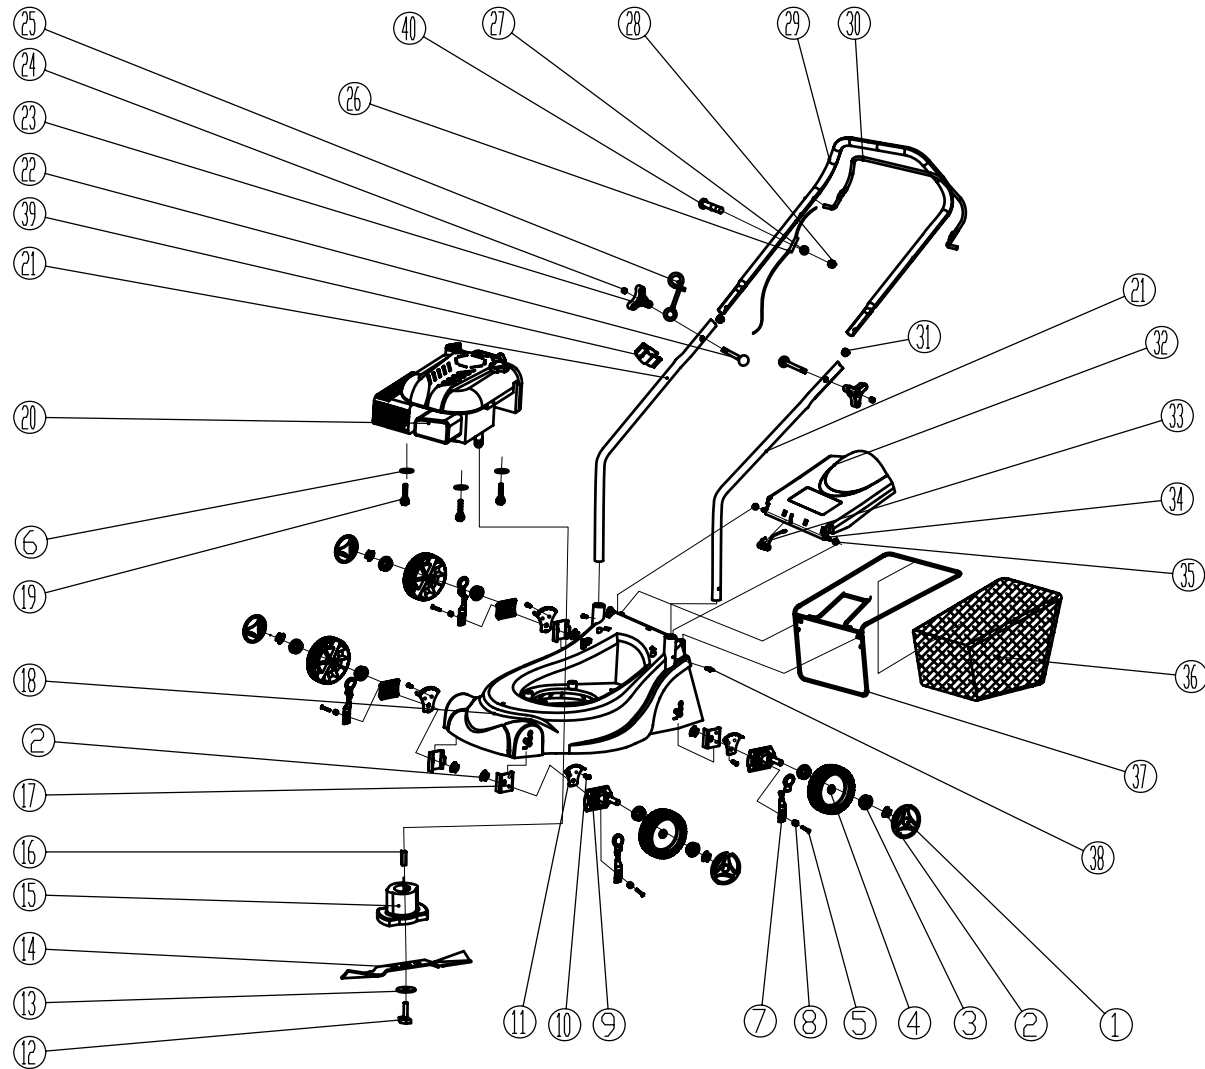

HECHT® 540

made for garden

No	obj. číslo	Name	Qty.	Remark
1	23600105002	7"wheel cover-1	4	Hecht wheel cover
2	26800502801	bolt	8	
3	25207900101	bearing cover	8	
4	25400200104	7"wheel-1	4	Hecht wheel
5	26800602501	bolt	4	
6	26800700201	big washer	3	
7	26300203702	handle	4	
8	26900201701	bearing cover	4	
9	26300215101	wheel axis subassembly	4	
10	26800300601	trigger nut	4	
11	26300203901	adjustment board	4	
12	26800606501	blade fixed bolt	1	
13	26300107302	dishing washer	1	
14	26300100401	16"blade	1	
15	26400101602	blade support	1	
16	26809000201	flat key	1	
17	26300202802	press board	4	
18	25500100110	16"machinery shell	1	Ral 3020 deck
19	26800607902	bolt	3	
20	60400102101	engine assy	1	
21	26300221102	right longer handle	2	

No	obj. číslo	Name	Qty.	Remark
22	26800601201	bolt	2	
23	25100105002	knob	2	
24	26800500701	bolt	2	
25	26300107102	cable hook	1	
26	29100112601	16"framout pulling cord	1	
27	26800700801	flat washer	1	
28	26800501601	bolt	1	
29	26300102903	upper handle rod	1	
30	26300131901	frameout rod	1	
31	25100119901	tube stopple	2	
32	25100109603	rear cover	1	
33	26801101201	torsional spring	1	
34	26200100601	axis	1	
35	26800901301	bearing clip	2	
36	25100135203	grass catcher	1	Hecht Brand
37	26300135001	grass catcher bracket	1	
38	26800100901	self-driving screw	2	
39	25217700101	cable clip	1	
40	26800601101	bolt	1	
41	26300107801	wrench	1	
42	26300107901	wrench rod	1