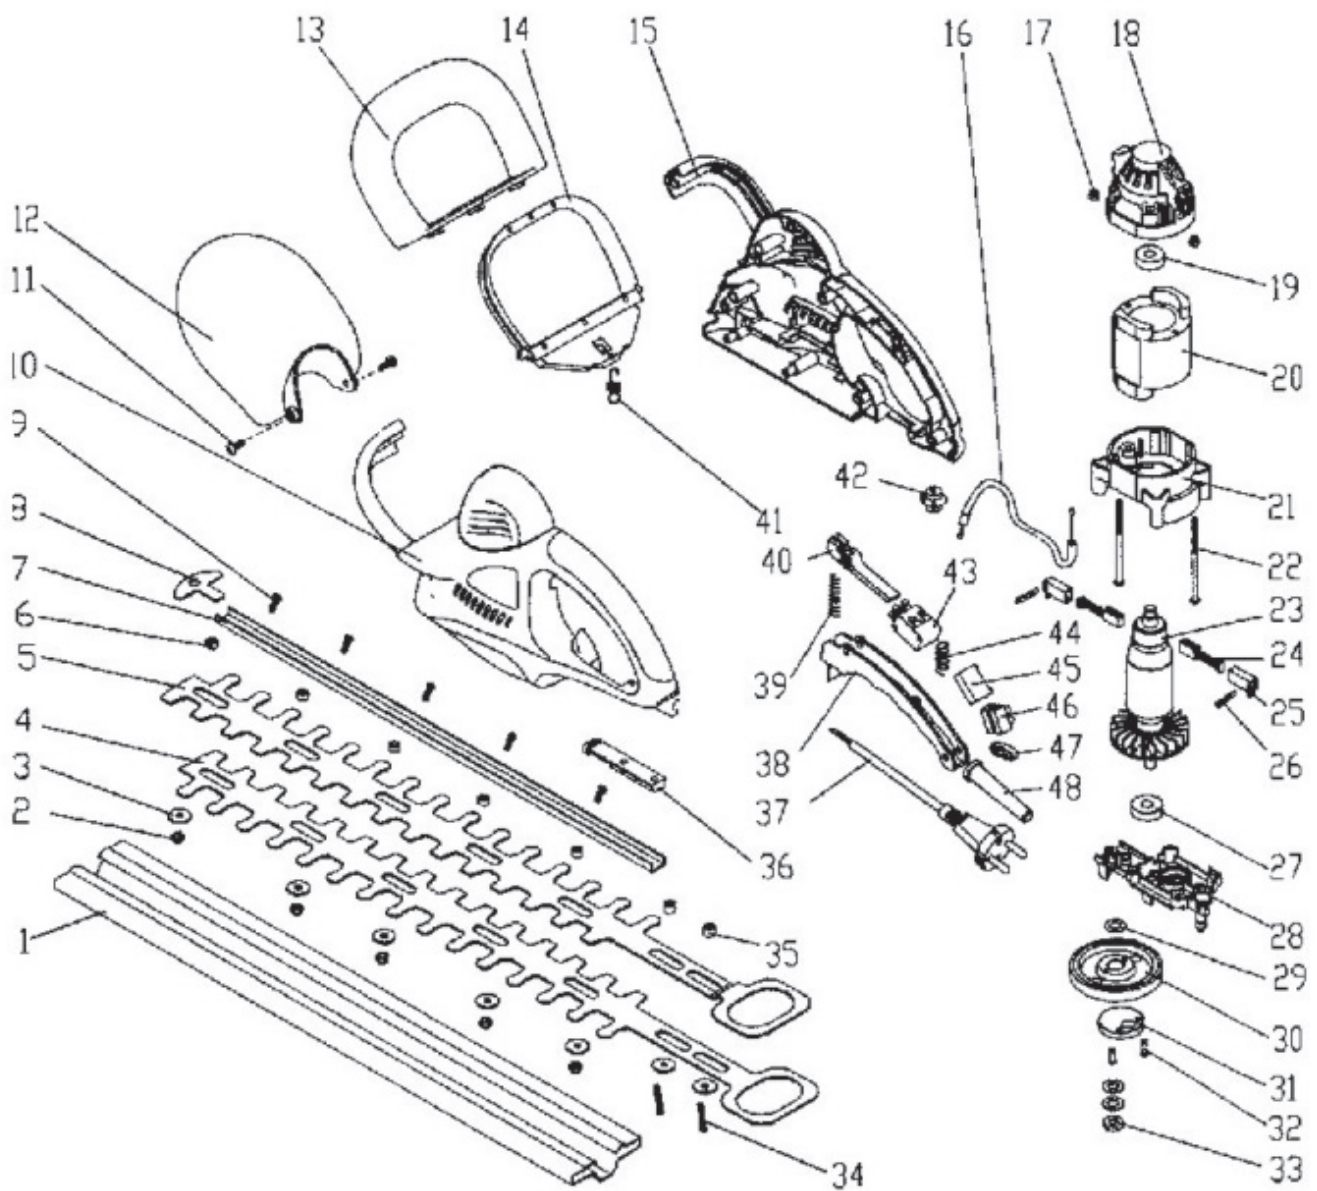

HECHT[®] 605

made for garden

1	H61001	blade guard
2	H61001	nut M5
3	H61003	washer for blade
4	H61004	upper blade
5	H61005	lower blade
6	H61006	short bush
7	H61007	U shape bar
8	H61008	support shield
9	H61009	pan screw M5X15
10	H61010	left body
11	H61011	screw ST4X15
12	H61012	safety guard
13	H61013	front handle with on/off switch
14	H61014	framework for front handle
15	H61015	right body
16	H61016	soft shaft
17	H61017	nut M4
18	H61018	front motor cover
19	H61019	ball bearing
20	H61020	stator
21	H61021	rear motor cover
22	H61022	screw M4X65
23	H61023	rotor
24	H61024	carbon brush assay
25	H61025	brush holder
26	H61026	slim for carbon holder
27	H61027	ball bearing
28	H61028	centre support
29	H61029	spacer
30	H61030	driven gear
31	H61031	lower accenstric plate
32	H61032	guide pin
33	H61033	nut
34	H61034	screw 5X25
35	H61035	bush
36	H61036	U shape lining
37	H61037	plug
38	H61038	main handle press button
39	H61039	spring
40	H61040	screw for lewer
41	H61041	reset extension sprint
42	H61042	fixed seat
43	H61043	micro-switch
44	H61044	reset spring
45	H61045	capacitor
46	H61046	wire connection pole
47	H61047	cable clipboard
48	H61048	cable sheath