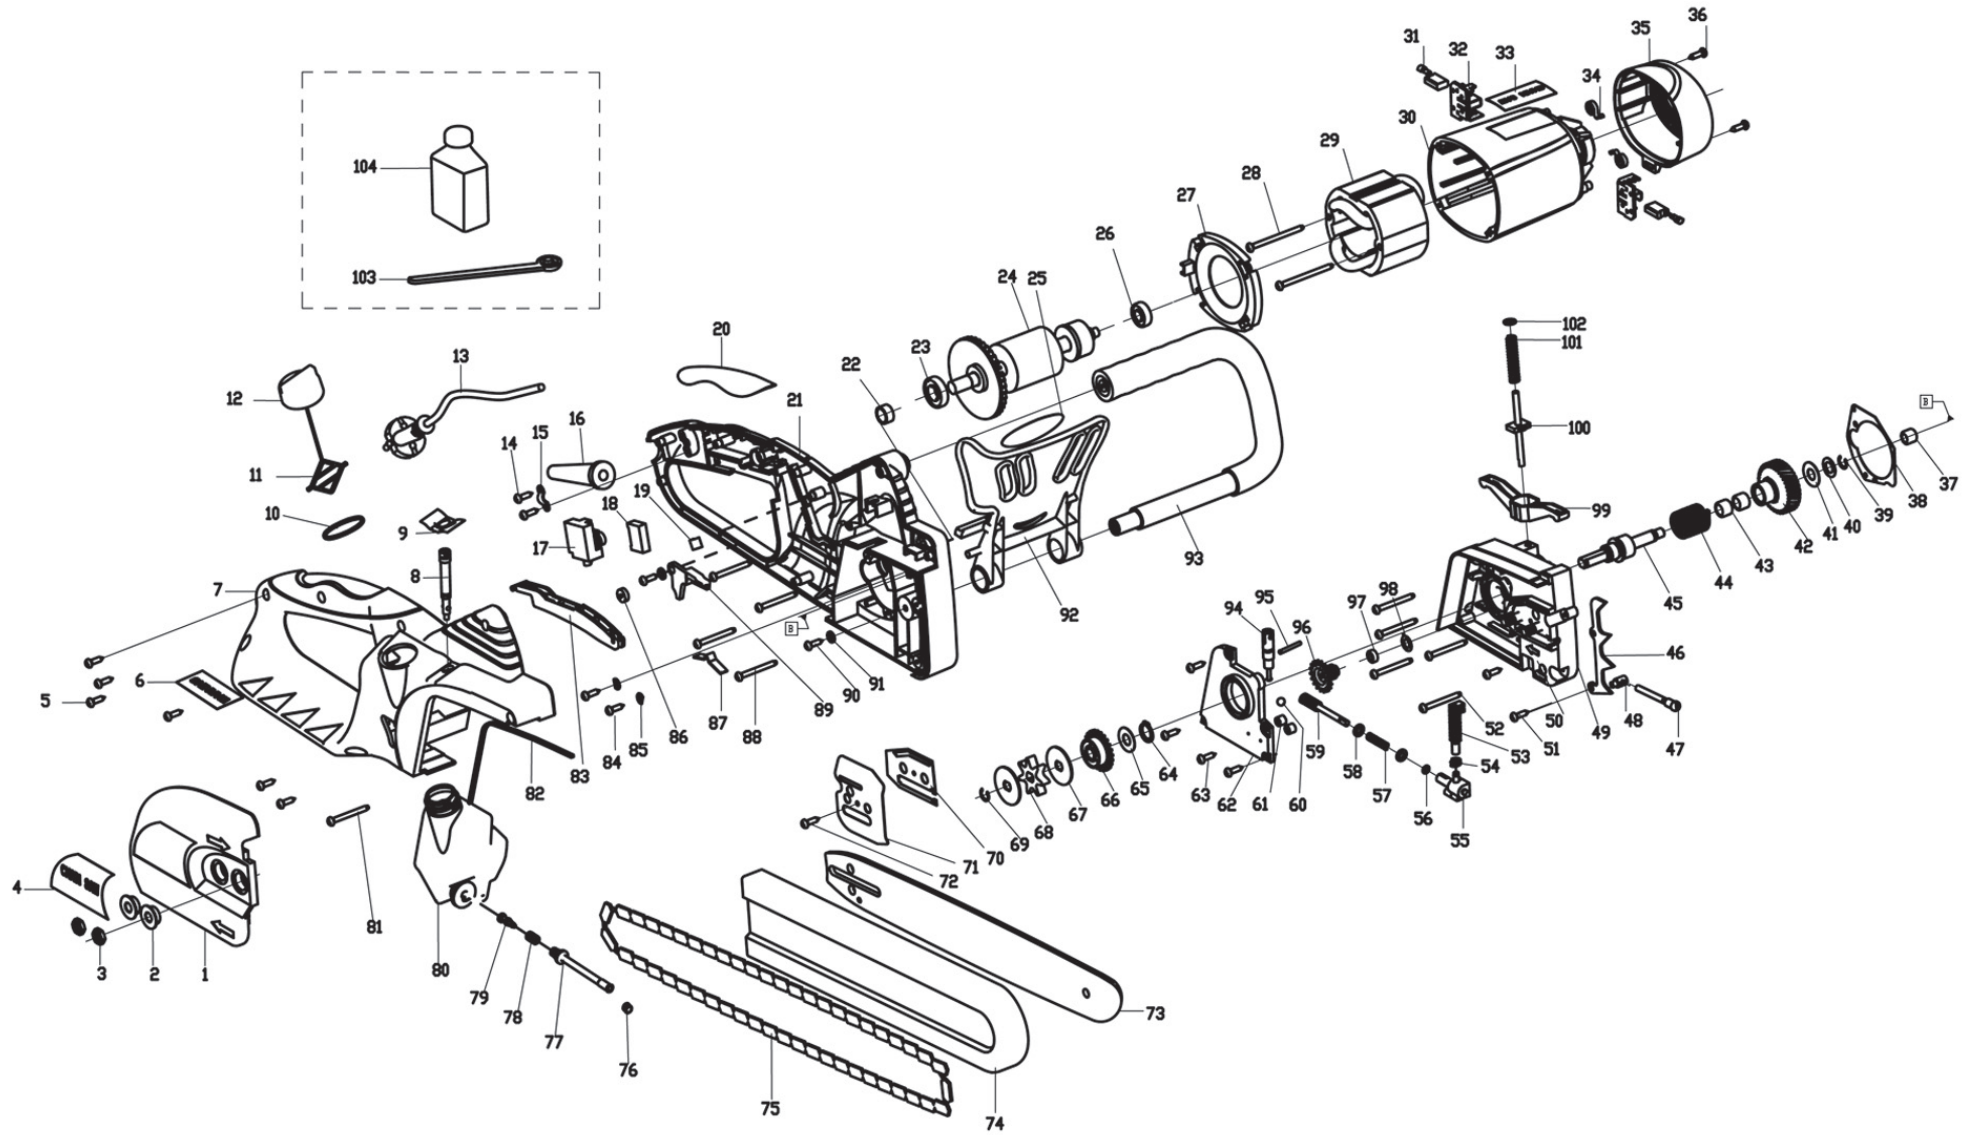

HECHT[®] 2048

made for garden

HECHT[®] 2048

made for garden

NO.	Obj. č	Název	NO.	Obj. č	Název	NO.	Obj. č	Název
1		Sprocker cover	32		brush holder	63		screw ST4.2x14
2		iron washer	33		name plate	64		shield ring
3		hexagonal nut M8	34		spring	65		washer
4		name plate	35		rear cover	66		gear
5		screw ST4.2x16	36		screwsST4.2x14	67		washer
6		warning plate	37		needle bearing	68		sprocket
7		right handle	38		red paper washer	69		washer 10
8		indicator	39		shield ring	70		paper washer
9		oil level mark	40		washer	71		oil resistance plate
10		washer	41		washer	72		screws ST4.2x6
11		flying ring	42		helical gear	73		guide plate
12		bottle cover	43		needle bearing	74		guide plate sheath
13		wire (30CM)	44		torsion	75		chain
14		screw ST4.2x8	45		spindle	76		spring Φ 8
15		anchorage (iron)	46		retaining block	77		oil output pipe
16		cable holder	47		adjust screw M5x60	78		spring
17		switch	48		adjust pin	79		oil mouth
18		capacitor	49		bearing	80		oil bottle
19		cable holder	50		gear box	81		screws ST4.2x40
20		soft skin	51		screws ST4.2 x 12	82		sponge plate
21		left handle	52		screws ST4.2 x 40	83		switch button
22		plastic ring	53		injection pipe	84		screw ST2.9x6
23		bearing 6001	54		Φ 6 spring	85		washer 4
24		armature	55		oil pump body	86		roll whell
25		warning plate	56		``O`` ring Φ 5x1.5	87		brake spring
26		bearing 608	57		spring	88		screws ST4.2x40
27		wind shield	58		washer Φ 5	89		link block
28		screwsST4.2x60	59		worm gear	90		screw ST4.2 x 20
29		stator	60		stell ball Φ 5	91		washer 5
30		housing	61		elastomer	92		brake guard
31		carbon brushes	62		gear box cover	93		front handle

NO.	Obj. č	Název
94		adjust link rod
95		cylinder pin
96		plastic gear 18
97		bearing
98		washer 0,5x Φ 6,5x Φ 11
99		brake link rod
100		brake rod
101		brake spring
102		washer 5
103		wrench
104		oil bottle