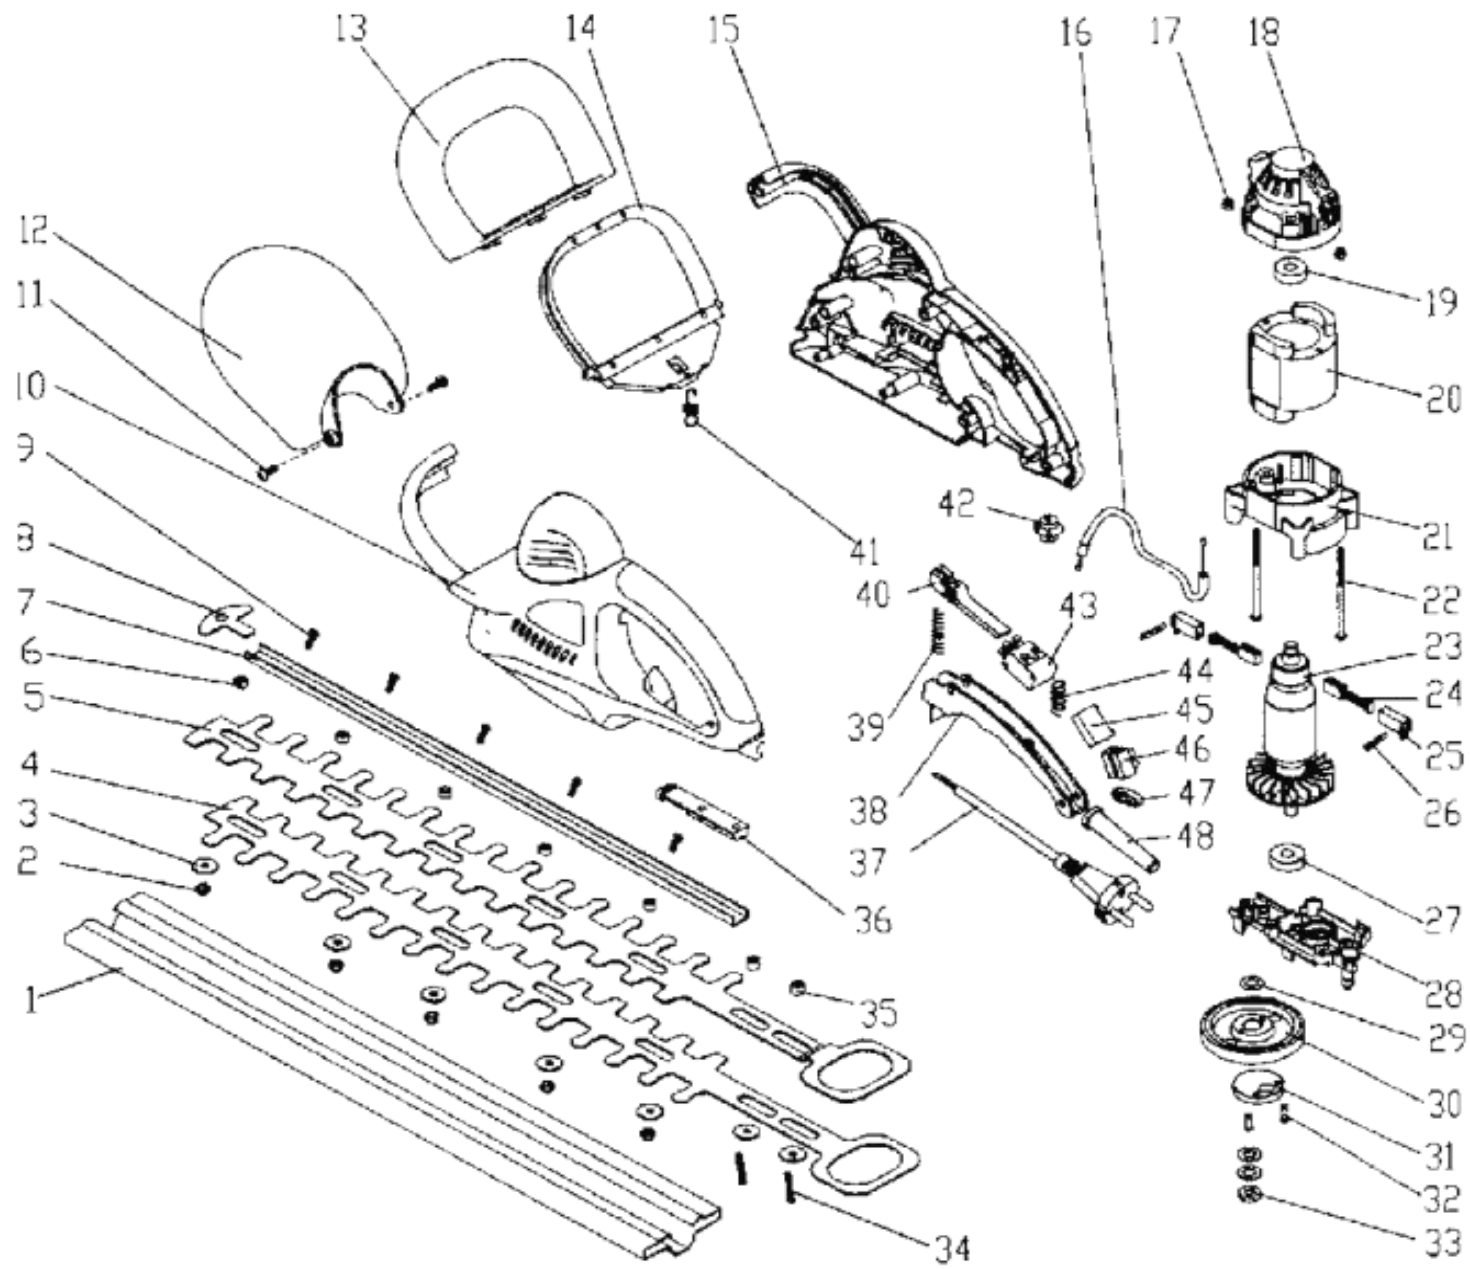

HECHT[®] 610

made for garden

	OBJ. ČÍSLO	NÁZEV	Qty
1	H61001	blade guard	
2	H61001	nut M5	
3	H61003	washer for blade	
4	H61004	upper blade	
5	H61005	lower blade	
6	H61006	short bush	
7	H61007	U shape bar	
8	H61008	support shield	
9	H61009	pan screw M5X15	
10	H61010	left body	
11	H61011	screw ST4X15	
12	H61012	safety guard	
13	H61013	front handle with on/off switch	
14	H61014	framework for front handle	
15	H61015	right body	
16	H61016	soft shaft	
17	H61017	nut M4	
18	H61018	front motor cover	
19	H61019	ball bearing	
20	H61020	stator	
21	H61021	rear motor cover	
22	H61022	screw M4X65	
23	H61023	rotor	
24	H61024	carbon brush assy	

	OBJ. ČÍSLO	NÁZEV	Qty
25	H61025	brush holder	
26	H61026	slim for carbon holder	
27	H61027	ball bearing	
28	H61028	centre support	
29	H61029	spacer	
30	H61030	driven gear	
31	H61031	lower accenstic plate	
32	H61032	guide pin	
33	H61033	nut	
34	H61034	screw 5X25	
35	H61035	bush	
36	H61036	U shape lining	
37	H61037	plug	
38	H61038	main handle press button	
39	H61039	spring	
40	H61040	screw for lever	
41	H61041	reset extension sprint	
42	H61042	fixed seat	
43	H61043	micro-switch	
44	H61044	reset spring	
45	H61045	capacitor	
46	H61046	wire connection pole	
47	H61047	cable clipboard	
48	H61048	cable sheath	