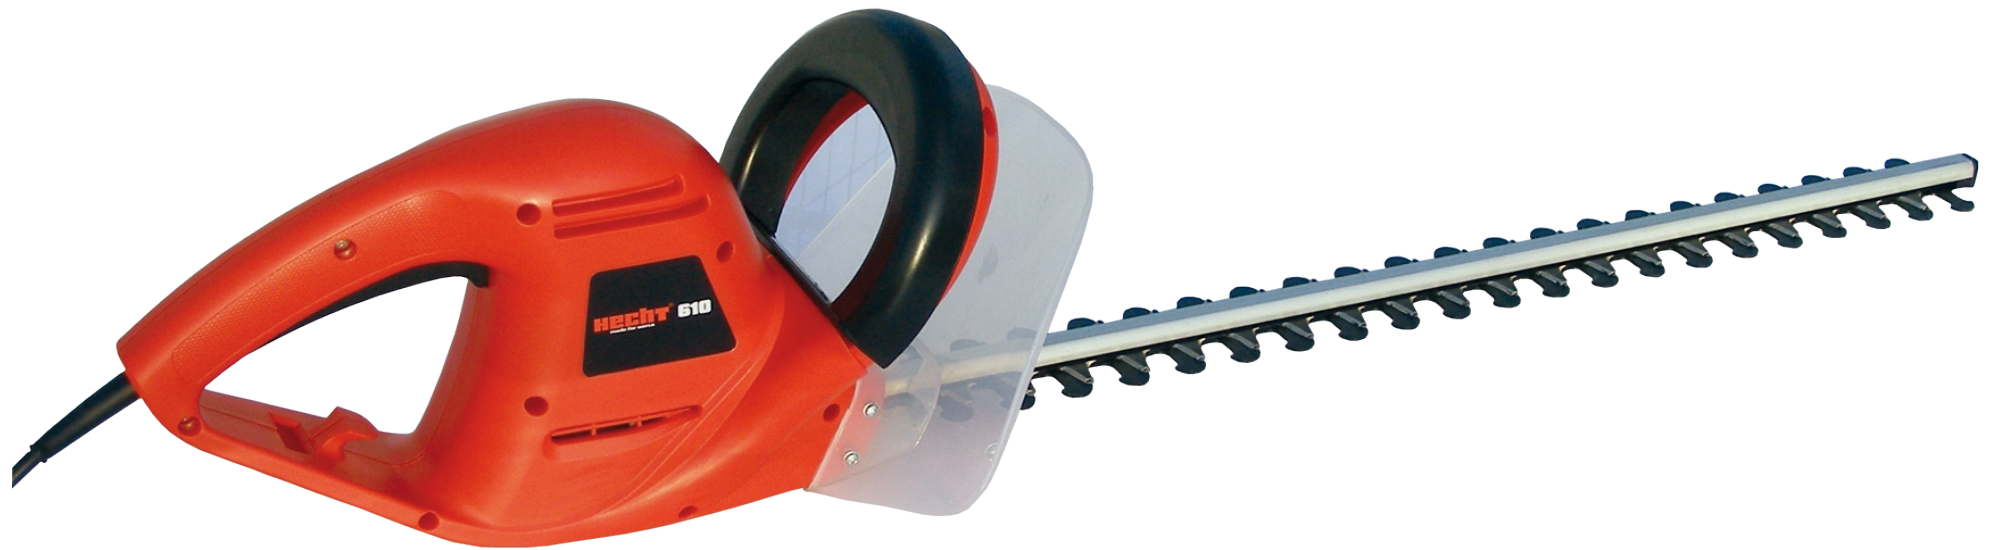

HECHT[®] 610

made for garden

	OBJ. ČÍSLO	NÁZEV	Qty
1	H61001	blade guard	
2	H61001	nut M5	
3	H61003	washer for blade	
4	H61004	upper blade	
5	H61005	lower blade	
6	H61006	short bush	
7	H61007	U shape bar	
8	H61008	support shield	
9	H61009	pan screw M5X15	
10	H61010	left body	
11	H61011	screw ST4X15	
12	H61012	safety guard	
13	H61013	front handle with on/off switch	
14	H61014	framework for front handle	
15	H61015	right body	
16	H61016	soft shaft	
17	H61017	nut M4	
18	H61018	front motor cover	
19	H61019	ball bearing	
20	H61020	stator	
21	H61021	rear motor cover	
22	H61022	screw M4X65	
23	H61023	rotor	
24	H61024	carbon brush assy	

	OBJ. ČÍSLO	NÁZEV	Qty
25	H61025	brush holder	
26	H61026	slim for carbon holder	
27	H61027	ball bearing	
28	H61028	centre support	
29	H61029	spacer	
30	H61030	driven gear	
31	H61031	lower accenstic plate	
32	H61032	guide pin	
33	H61033	nut	
34	H61034	screw 5X25	
35	H61035	bush	
36	H61036	U shape lining	
37	H61037	plug	
38	H61038	main handle press button	
39	H61039	spring	
40	H61040	screw for lever	
41	H61041	reset extension sprint	
42	H61042	fixed seat	
43	H61043	micro-switch	
44	H61044	reset spring	
45	H61045	capacitor	
46	H61046	wire connection pole	
47	H61047	cable clipboard	
48	H61048	cable sheath	