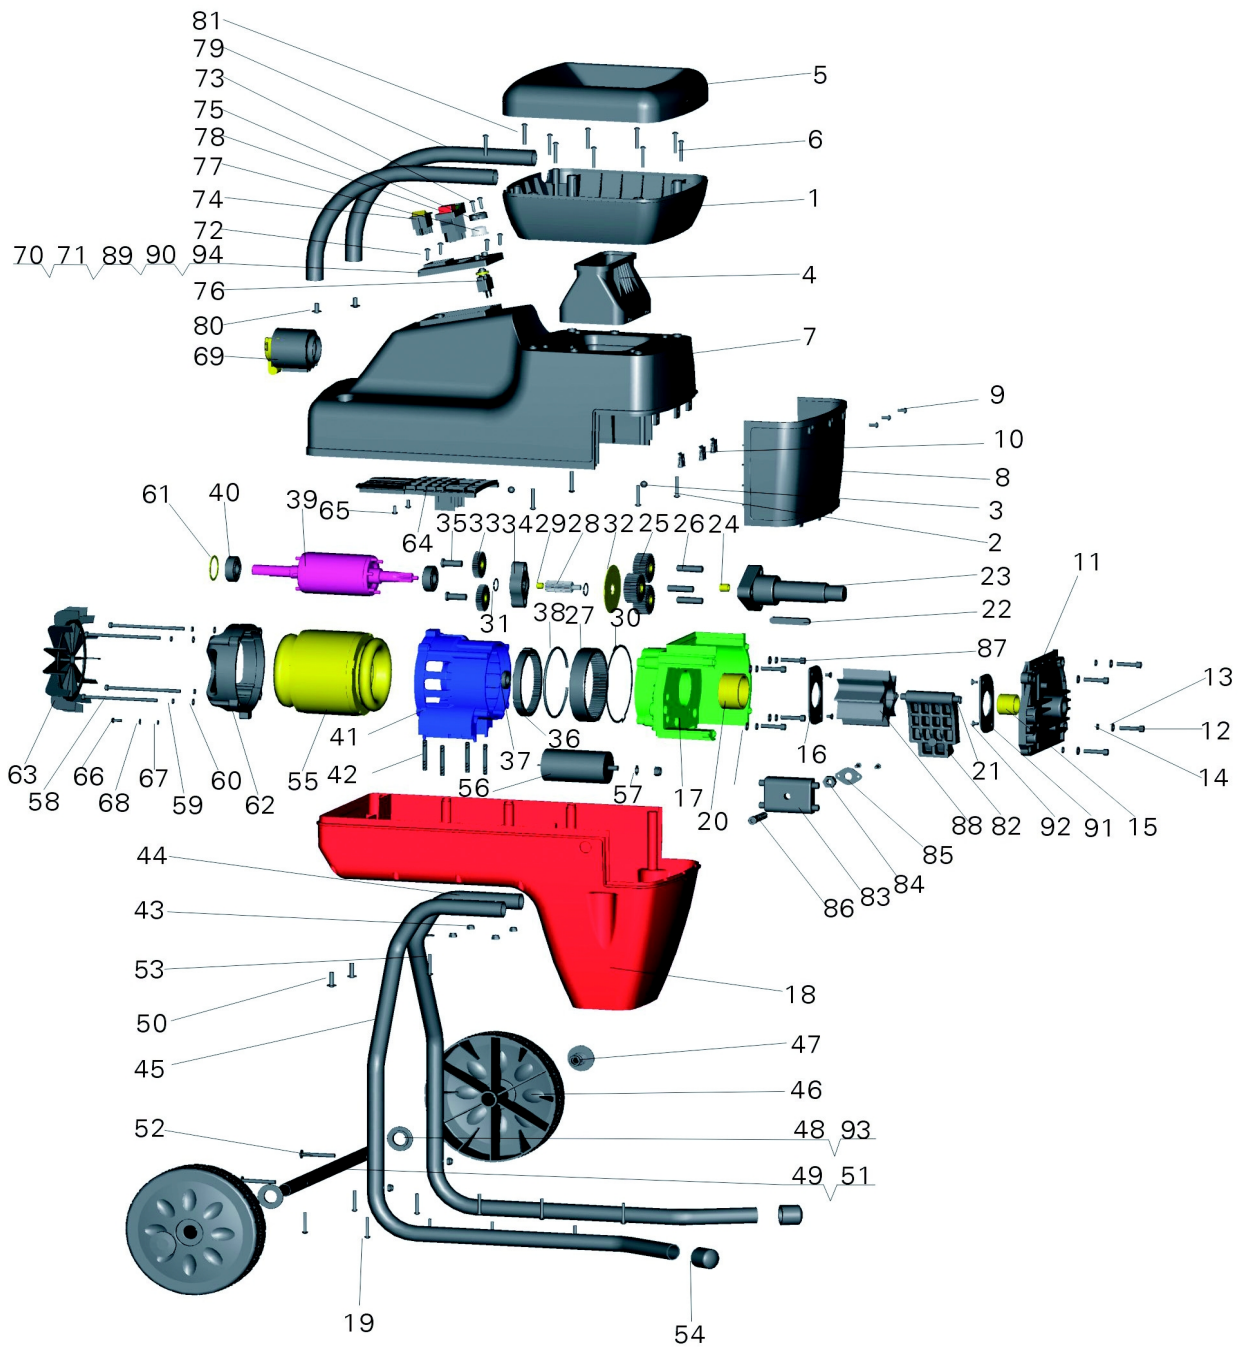

HECHT[®] 625 silent

made for garden

	OBJ. ČÍSLO	NÁZEV	Qty
1	H625001	Feeding Barel	
2	H625002	Shape self tapping screw	
3	H625003	Self locking nut	
4	H625004	Feeding funnel	
5	H625005	Feeding intel	
6	H625006	Shape self tapping screw	
7	H625007	Shell	
8	H625008	Front cover	
9	H625009	Mechanical bolt	
10	H625010	Nut	
11	H625011	End plate	
12	H625012	Hexagon screw	
13	H625013	Spring cushion	
14	H625014	Washer	
15	H625015	Shaft sheath	
16	H625016	Gasket	
17	H625017	Knife rest	
18	H625018	Output barrel	
19	H625019	Shape self tapping screw	
20	H625020	Shaft sheath	
21	H625021	Screw	
22	H625022	Flat key	
23	H625023	Blade shaft	
24	H625024	Shaft sheath	
25	H625025	2nd planetary gear	
26	H625026	2nd pin shaft	
27	H625027	2nd inner gear	
28	H625028	Gear shaft	
29	H625029	Shaft sheath	
30	H625030	Seal washer	
31	H625031	Circlip for shaft	
32	H625032	Diaphragm plate	
33	H625033	1st palnetary gear	
34	H625034	1st palnetary gear frame	
35	H625035	1st pin shaft	
36	H625036	1st inner gear	
37	H625037	Seal	
38	H625038	Elastic snap ring	
39	H625039	Rotor	
40	H625040	Bearing	
41	H625041	Gear box	
42	H625042	A stud bolt	
43	H625043	Self-lock nut	
44	H625044	Left support	
45	H625045	Right support	
46	H625046	Wheel	
47	H625047	Plastic rivet	