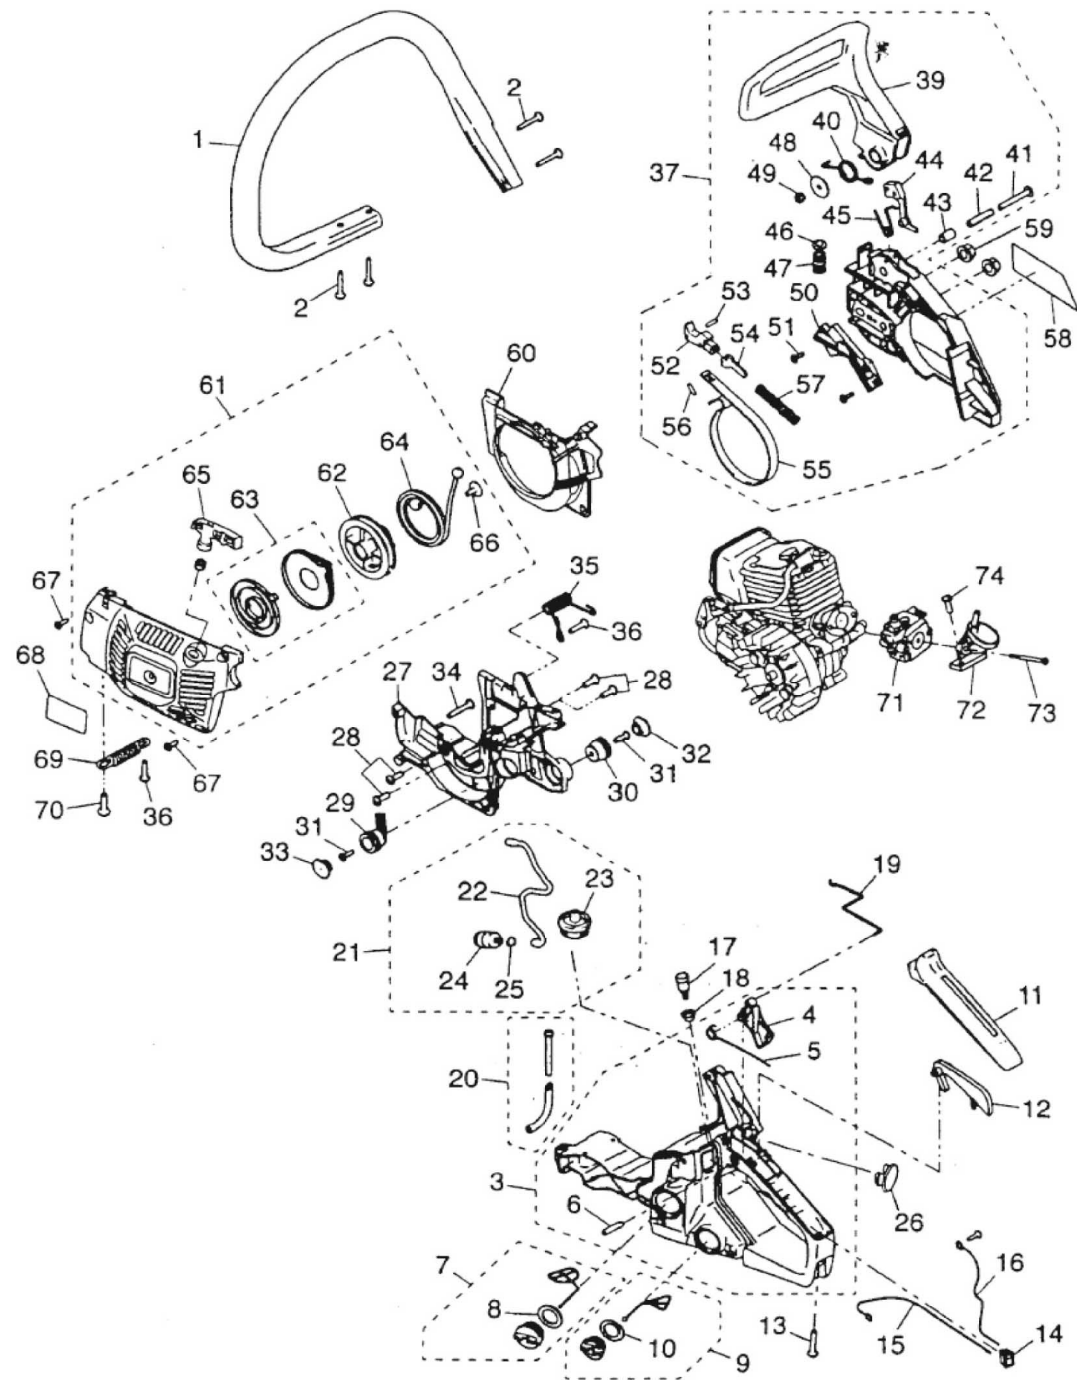

HECHT[®] 939

made for garden

Přístroj

	OBJ. ČÍSLO	NÁZEV	Qty
1	939S001	front handle	
2	939S002	tapping screw ST 4.8x25	
3	939S003	base assembly	
4	939S004	trigger	
5	939S005	trigger torsional spring	
6	939S006	pin 6x24	
7	939S007	fuel tank cap	
8	939S008	seal 24x34x2	
9	939S009	oil tank cap	
10	939S010	seal 24x30x2	
11	939S011	rear handle cover	
12	939S012	trigger control rack	
13	939S013	tapping screw ST 4.8x25	
14	939S014	stop switch	
15	939S015	switch conductor	
16	939S016	ground conductor	
17	939S017	balancer components	
18	939S018	balancer rubber	
19	939S019	throttle	
20	939S020	fuel tube	
21	939S021	fuel system	
22	939S022	fuel tube	
23	939S023	tube root	
24	939S024	balancer root	
25	939S025	fuel filter circlip	
26	939S026	front cap	
27	939S027	base	
28	939S028	screw M5×14	
29	939S029	shock base I	
30	939S030	shock base II	
31	939S031	tapping screw ST 4.8x16	
32	939S032	anti-duster I	
33	939S033	anti-duster II	
34	939S034	tapping screw ST4.8×18	
35	939S035	front handle spring	
36	939S036	tapping screw ST4.8×18	
37	939S037	right cover assembly	