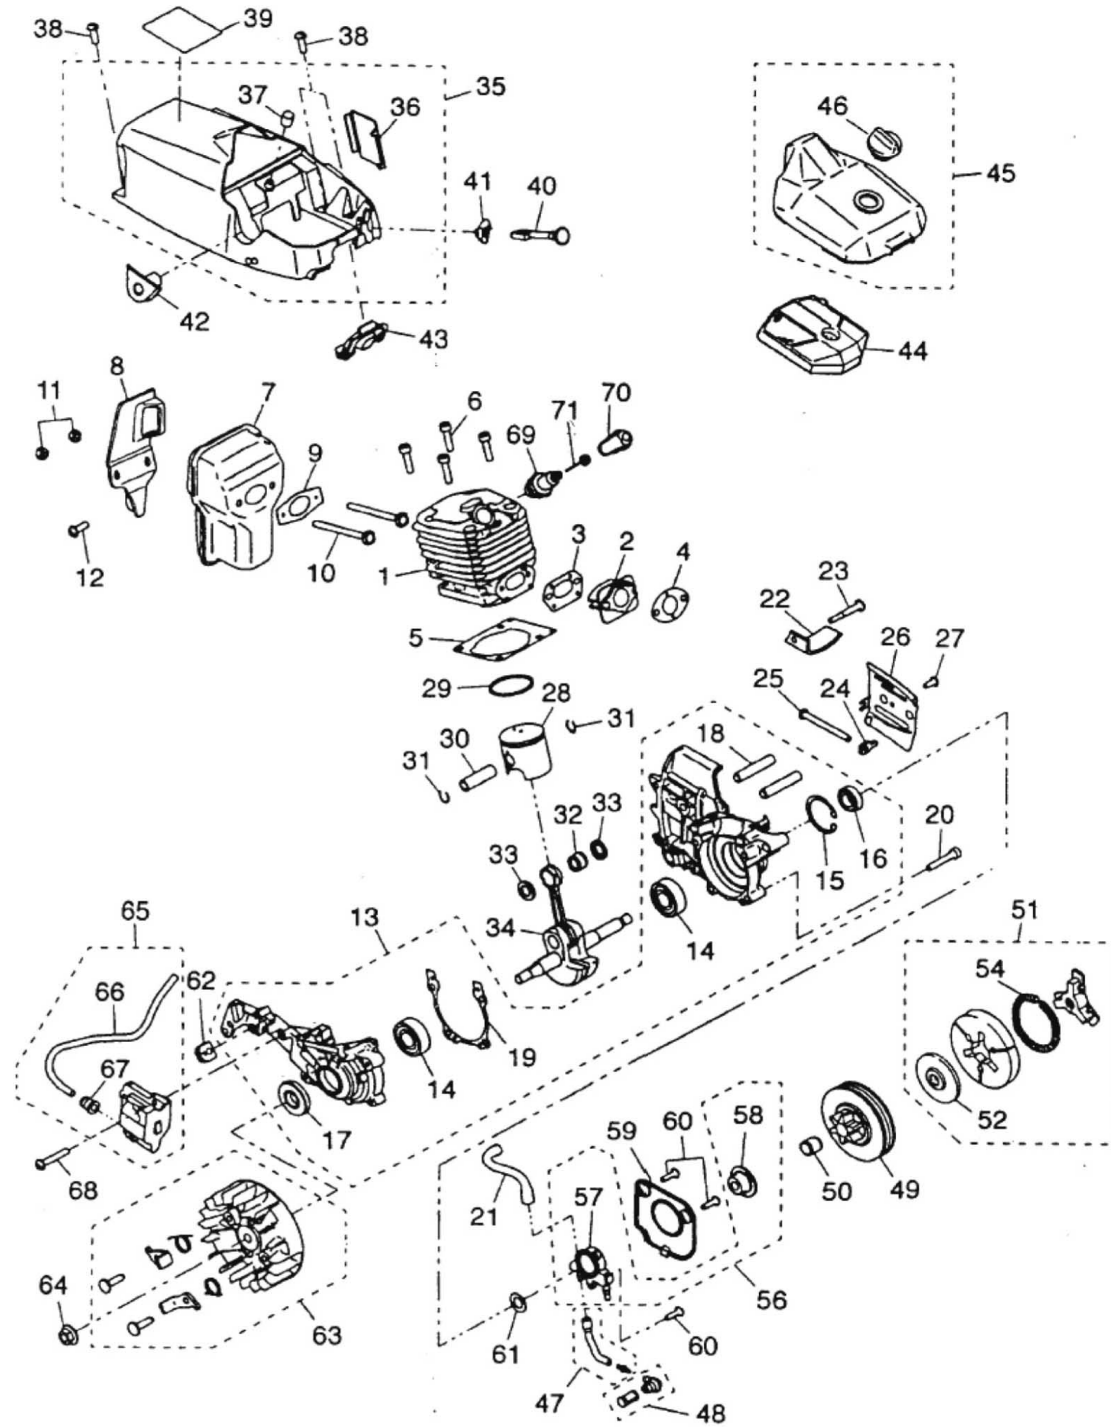

Motor

	OBJ. ČÍSLO	NÁZEV	Qty
1	939M001	cylinder	
2	939M002	air intake tube	
3	939M003	air intake tube gasket	
4	939M004	carburetor gasket	
5	939M005	cylinder gasket	
6	939M006	screw M5×20	
7	939M007	muffler	
8	939M008	muffler cover	
9	939M009	muffler gasket	
10	939M010	screw M5×60	
11	939M011	nut M5	
12	939M012	nut M5×14	
13A	939M13A	left crank case	
13B	939M13B	right crank case	
14	939M014	bearing 6201	
15	939M015	ring 32	
16	939M016	seal 12×32×5.5	
17	939M017	seal 12×22×7	
18	939M108	screw bolt AYM8-M8×25-8.8	
19	939M019	crank case gasket	
20	939M020	screw M5×30	
21	939M021	oil outgoing tube3×7×80	
22	939M022	chain catcher	
23	939M023	chain catcher screw	
24	939M024	tensioner	
25	939M025	adjust screw	
26	939M026	tensioner cover	
27	939M027	screw M4×10	
28	939M028	piston	
29	939M029	piston ring	
30	939M030	piston pin	
31	939M031	piston pin circlip	
32	939M032	needle bearing 12×17×10	
33	939M033	needle bearing ring	
34	939M034	crank shaft component	
35	939M035	upper cover component	
36	939M036	side cover	
37	939M037	shock block	

	OBJ. ČÍSLO	NÁZEV	Qty
38	939M038	tapping screw ST4.8×18	
39	939M039	label	
40	939M040	choke knob	
41	939M041	choke knob support	
42	939M042	idle adjusting guide set	
43	939M043	dust plate	
44	939M044	air filter	
45	939M045	air filter cover	
46	939M046	air filter lock nut	
47	939M047	oil intake tube	
48	939M048	nozzle	
49	939M049	clutch shell	
50	939M050	needle bearing	
51	939M051	clutch	
52	939M052	clutch washer	
53	939M053	shoe block	
54	939M054	clutch spring	
55	939M055	retainer	
56	939M056	oil pump assembly	
57	939M057	oil pump	
58	939M058	worm	
59	939M059	cover plate	
60	939M060	screw M4x14	
61	939M061	worm washer	
62	939M062	positioner	
63	939M063	flywheel	
63A	939M63A	countersunk flat head screws	
63B	939M63B	push dog	
63C	939M63C	torsional spring	
64	939M064	flange nut M8x1	
65	939M065	electrical device	
66	939M066	high voltage wire	
67	939M067	protector	
68	939M068	screw M4x14	
69	939M069	spark plug RJ7Y	
70	939M070	high voltage cap	
71	939M071	spring